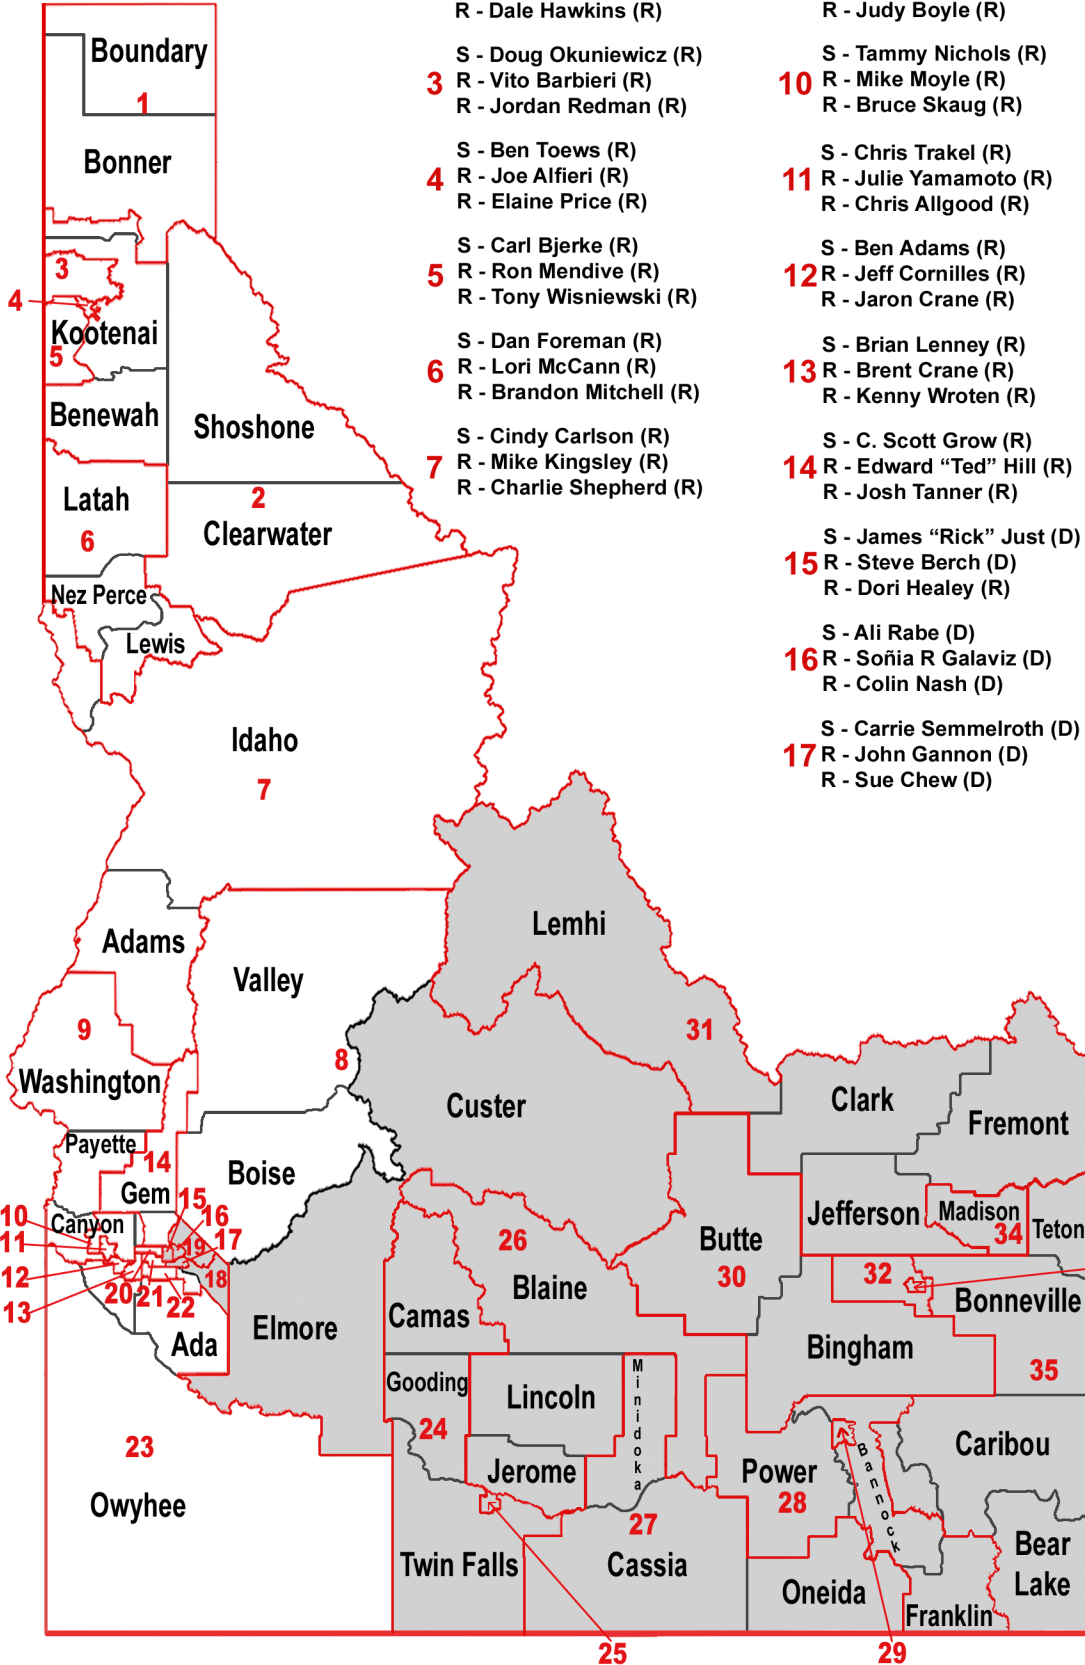

IDAHO STATE LEGISLATIVE MEMBERS

67th IDAHO STATE LEGISLATURE FIRST REGULAR SESSION

SESSION BEGINS
JANUARY 9, 2023

Legend

- S - Senator
- R - Representative
- (D) Democrat
- (R) Republican
- State Legislative District Boundary
- 10** State Legislative District Number
- 1st Congressional District
- 2nd Congressional District
- County Boundary